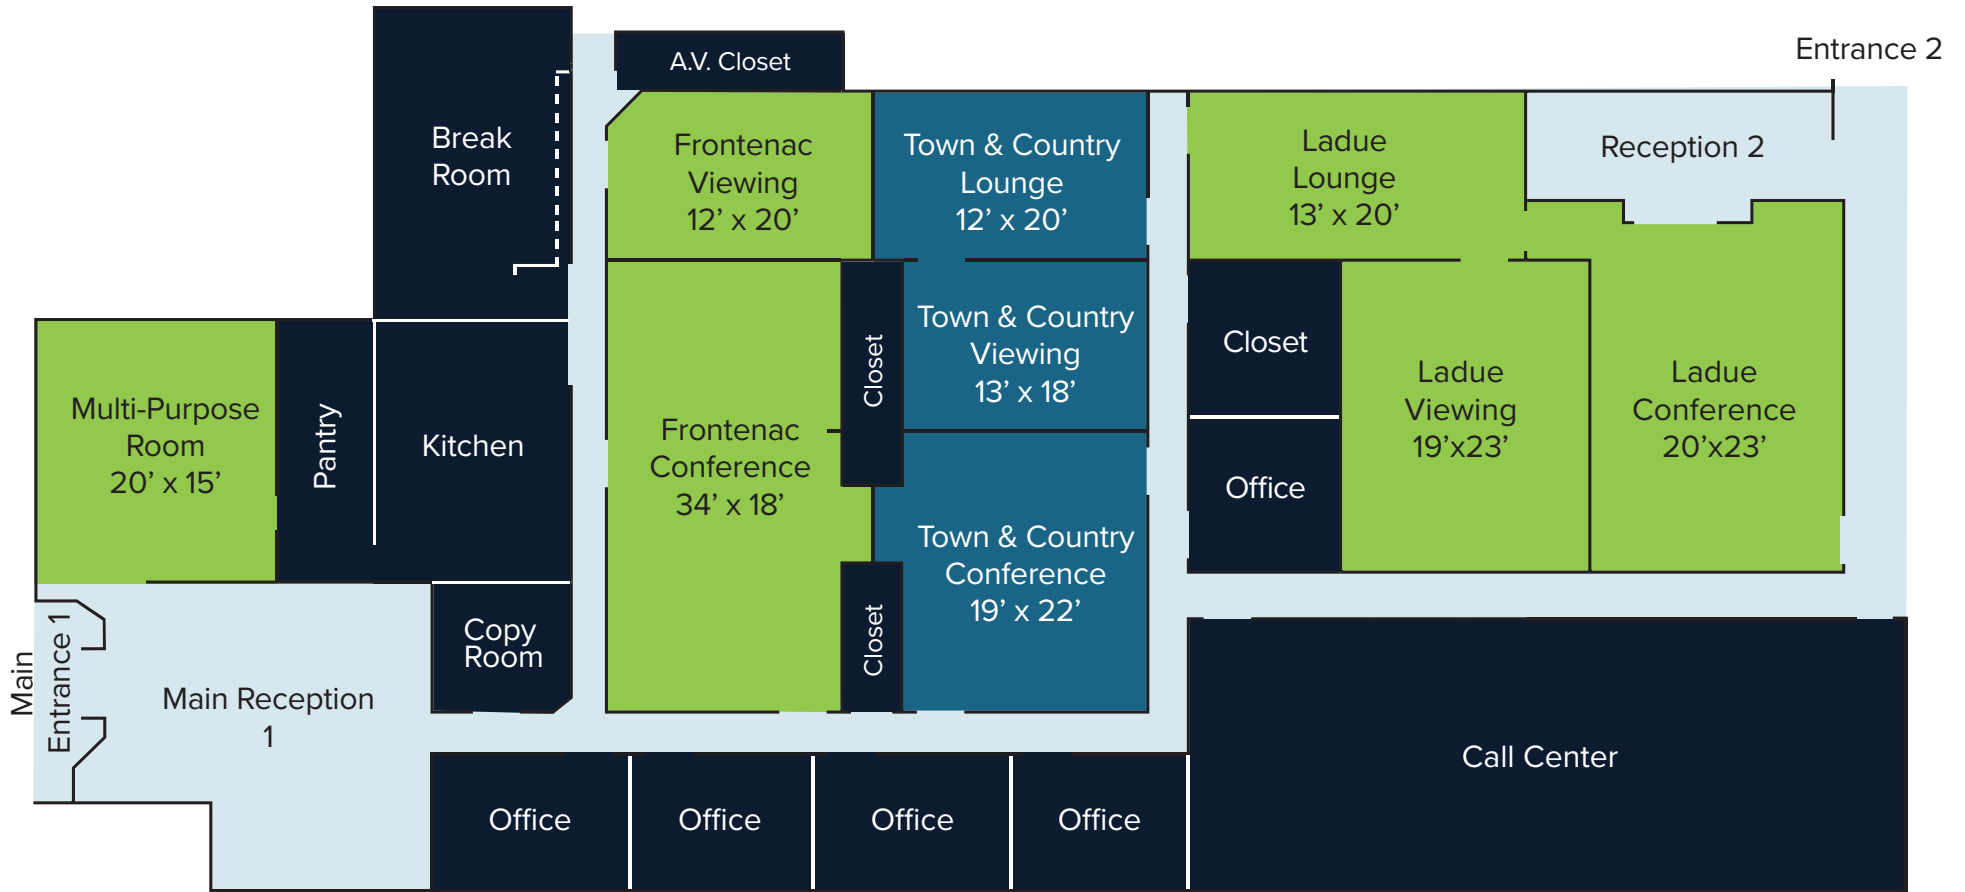

# St. Louis Des Peres Facility

Room	Conf. Room Dimensions	Conf. Room Capacity	Theater-Style Capacity	Classroom-Style Capacity	Viewing Room Dimensions	Viewing Room Capacity
Frontenac	34' x 18'	20	48	24	12' x 20'	8
Town & Country	19' x 22'	12	35	16	13' x 18'	8
Ladue	20' x 23'	16	48	24	19' x 23'	18
Multi-Purp.	20' x 15'	10	30	16	N/A	N/A