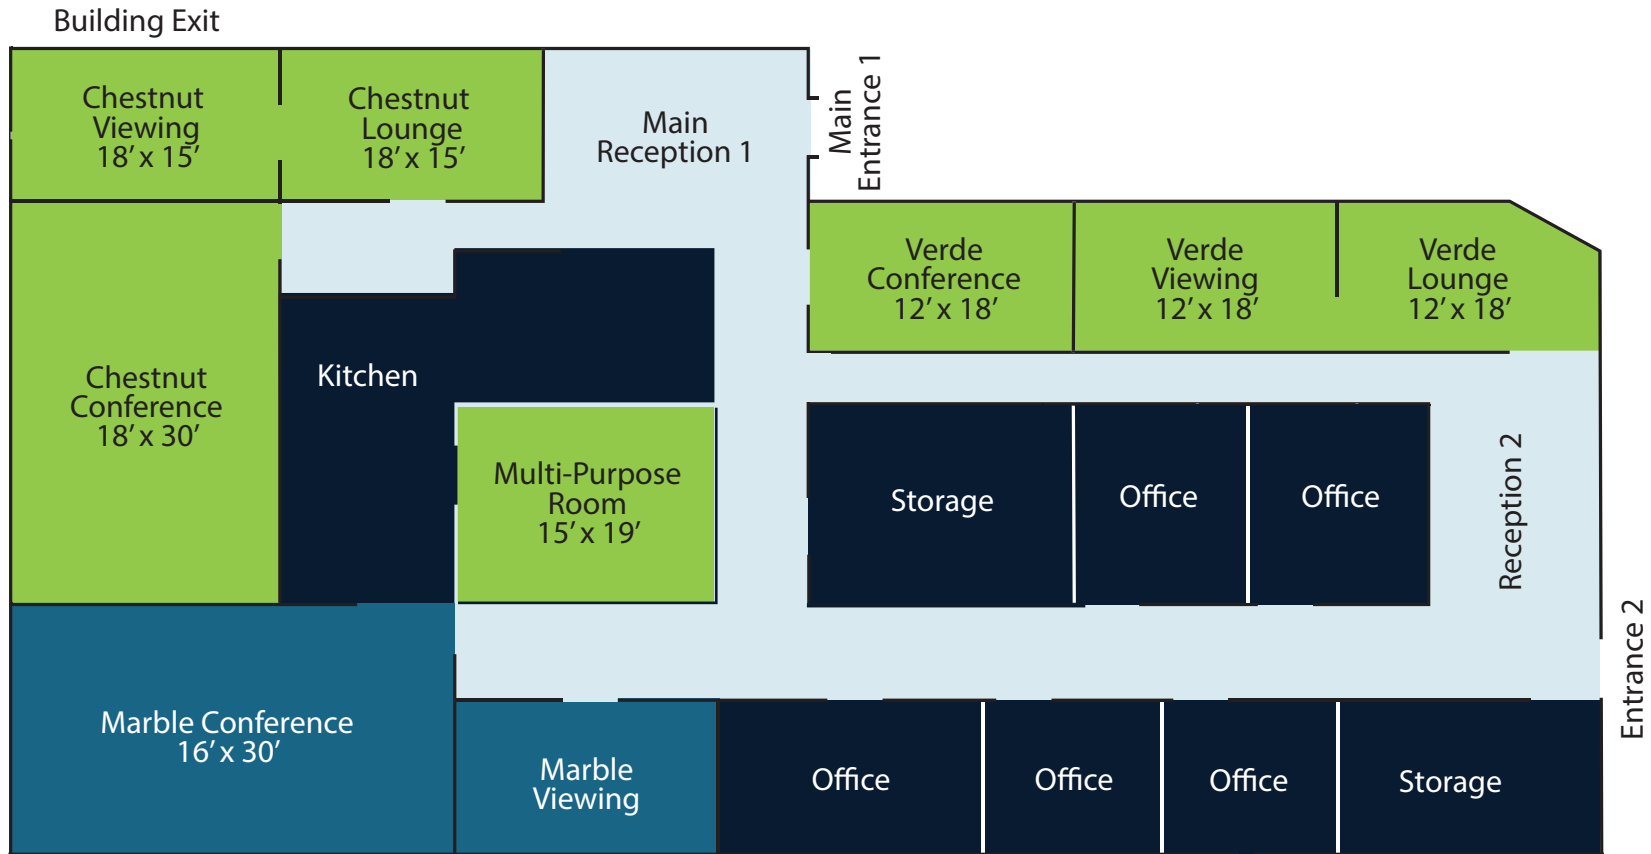

Chicago Oak Brook Facility

Room	Conf. Room Dimensions	Conf. Room Capacity	Theater-Style Capacity	Classroom-Style Capacity	Viewing Room Capacity	Lounge Capacity
Chestnut	18' x 30'	18-20	50	30	15	5
Verde	12' x 18'	12	25	15	10	5
Marble	16' x 30'	18-20	50	30	6	N/A
Multi-Purp. Room	15' x 19'	12	25	15	N/A	N/A