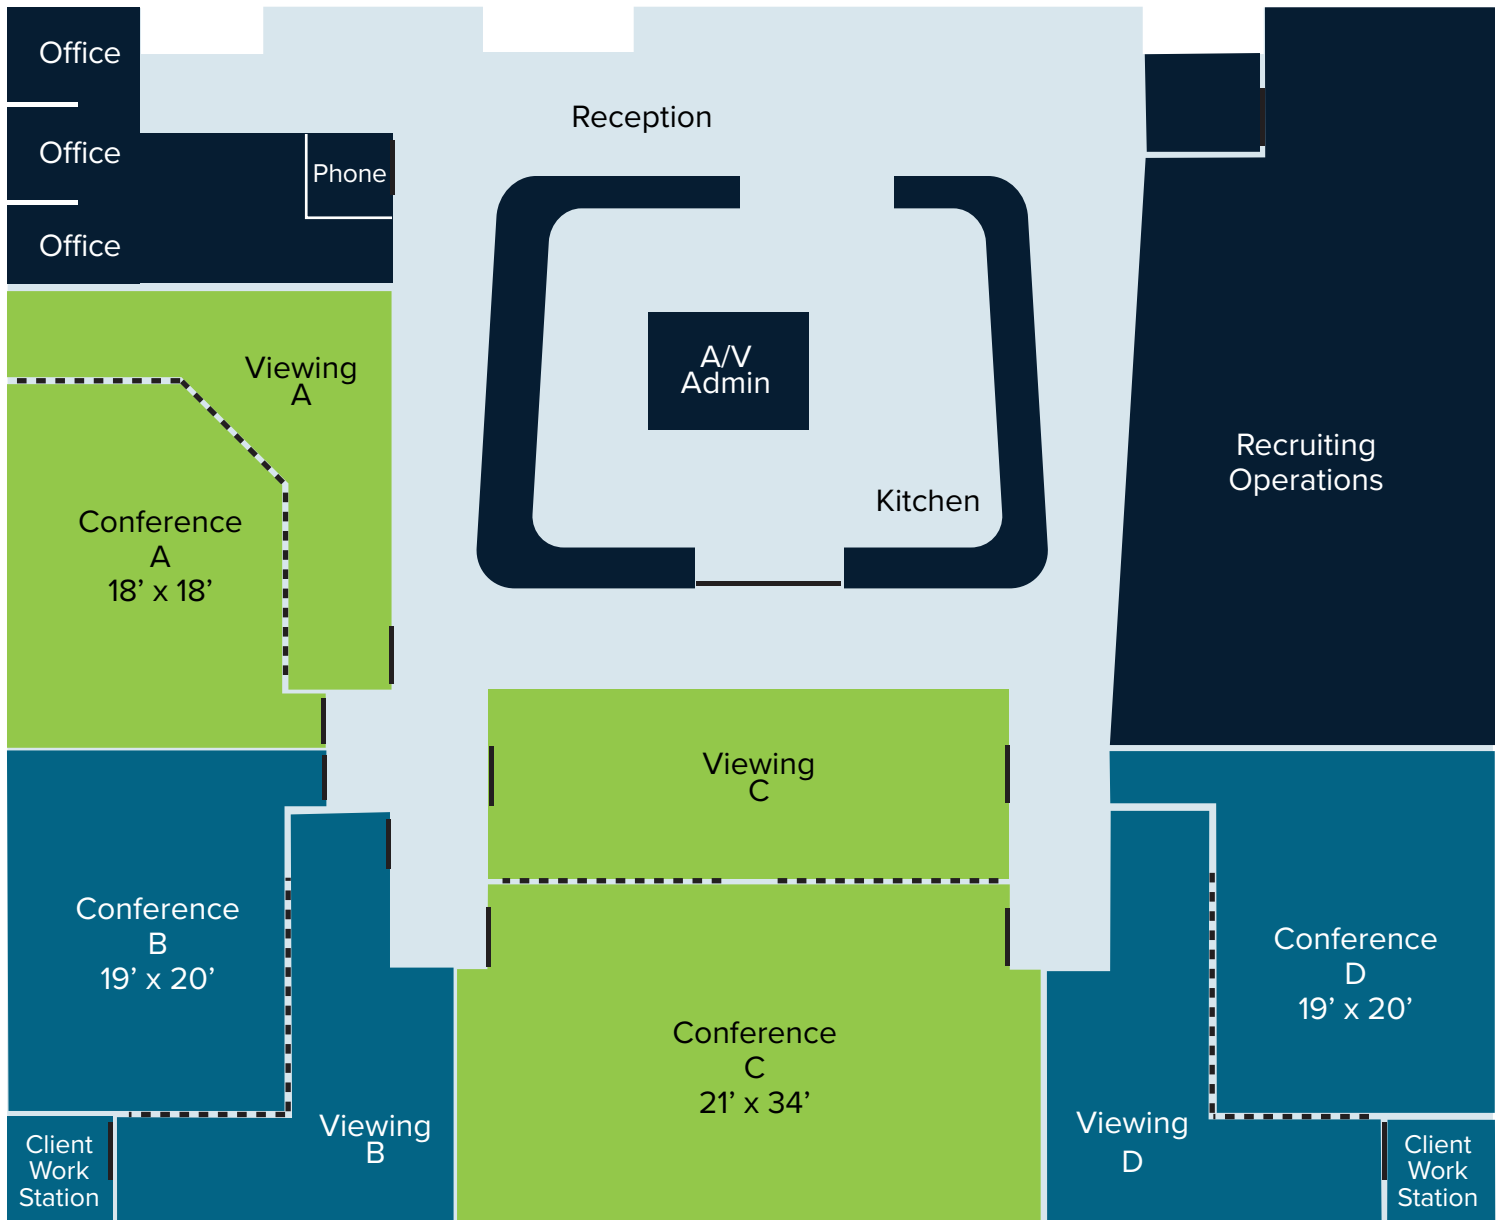

# San Francisco Sansome Street Facility

Room	Conf. Room Dimensions	Conf. Room Capacity	Viewing Room Capacity
A	18' x 18'	25	12
B	19' x 20'	30	15
C	21' x 34'	60	15
D	19' x 20'	30	12