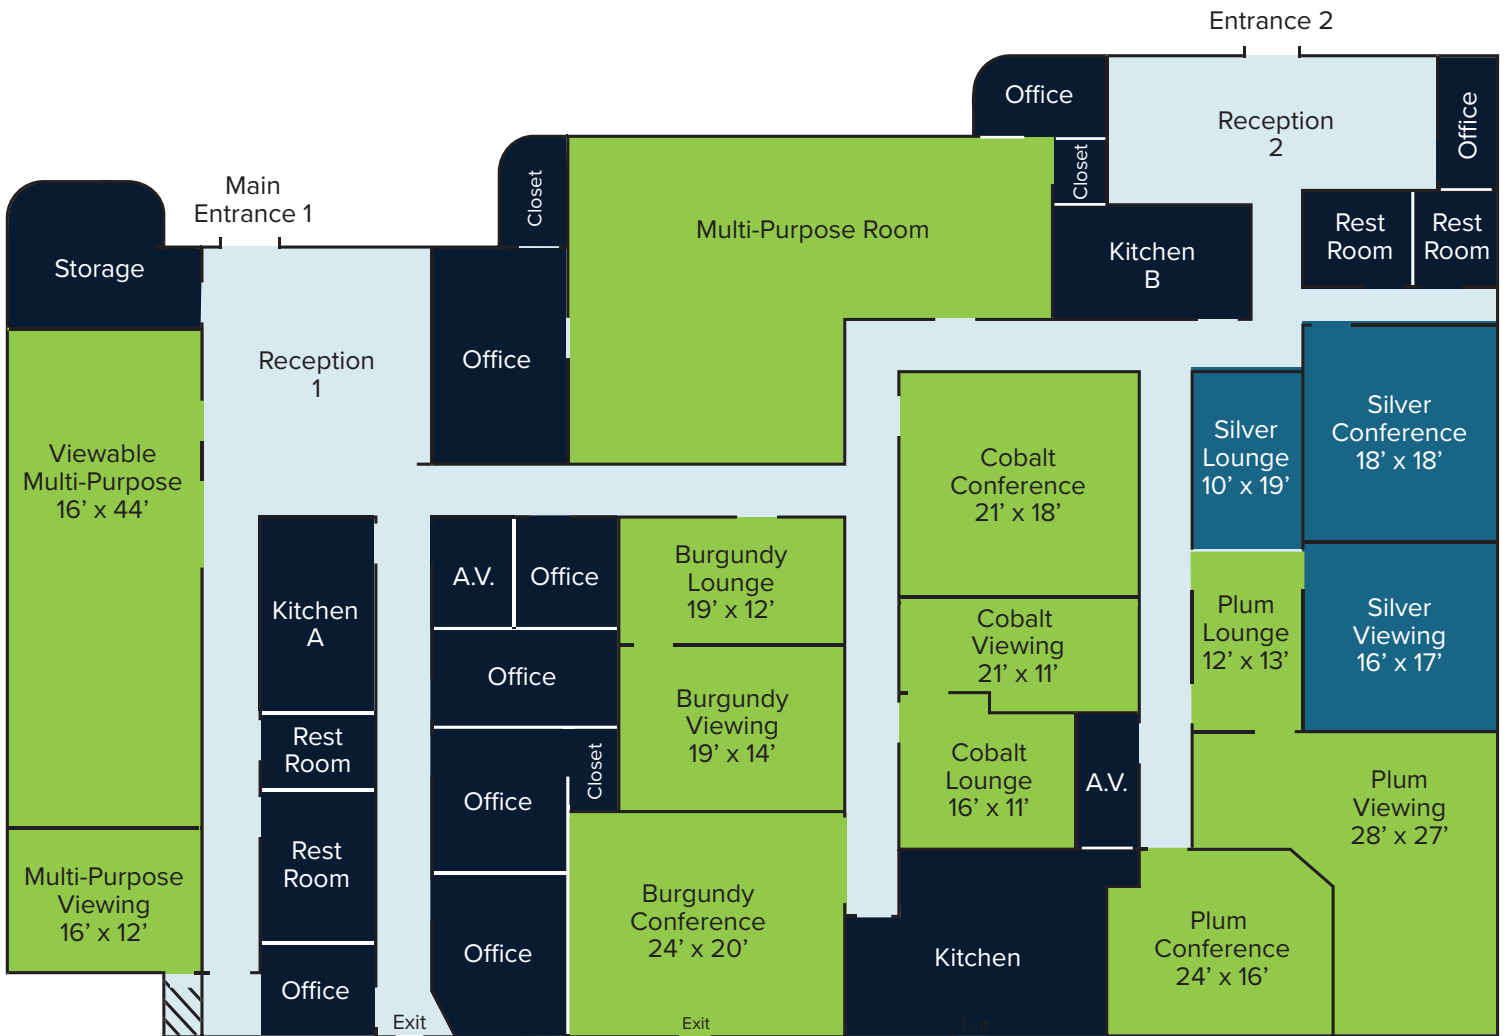

Columbus Facility

Room	Conf. Room Dimensions	Conf. Room Capacity	Theater-Style Capacity	Classroom-Style Capacity	Viewing Room Dimensions	Viewing Room Capacity
Viewable Multi-Purp	16' x 44'	30	60	40	16' x 12'	6
Burgundy	24' x 20'	14	30	28	19' x 14'	11
Cobalt	21' x 18'	12	24	20	21' x 11'	14
Silver	18' x 18'	12	24	20	16' x 17'	15
Plum	24' x 16'	12	24	20	28' x 27'	30